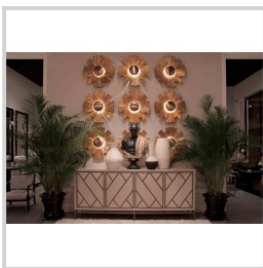

Reference

22940

✓ Available

Estimated delivery time: 2-3 days

892 USD per item
Before tax price

Shipping
excluded

..... SOLEIL ...1 ...

Period: Neuf Size: 15 x Ø54 cm

Description

SOLEIL.....1..... 54 x H15

Price and delivery for:
Other countries

www.moinat.com

+41 (0)21 825 48 00

info@moinat.com

No guarantee is given as to the accuracy of the information distributed via Moinat.com.
PDF généré le 22.04.2026 prices calculated at the exchange rate of the day.