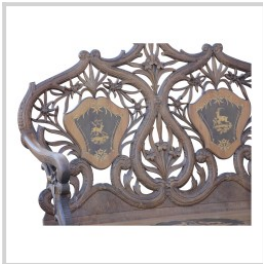

Reference

21971

✓ Available

Estimated delivery time: 3-10 days

727'570 RUB per item
Before tax price

Shipping excluded

..... 1 .... 2 .....

Period: 19ème Size: 115 x 114 x 55 cm

Price and delivery for:
Other countries

Description

Brienz 19ème siècle. Dimensions: 115 x 114 x 55 cm. Poids: 65 kg. Matière: bois.

www.moinat.com

+41 (0)21 825 48 00

info@moinat.com