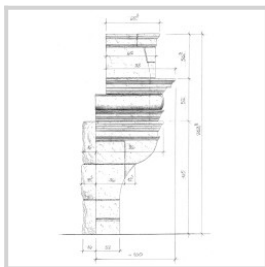

Reference

25246

✓ Available

Estimated delivery time: 3-10 days

12'660 GBP per item
Before tax price

Shipping excluded

Period: 16ème Size: 244 x 254 x 67 cm

Price and delivery for:
Other countries

Description

2 $L244 \times H254 \times D67$

www.moinat.com

+41 (0)21 825 48 00

info@moinat.com