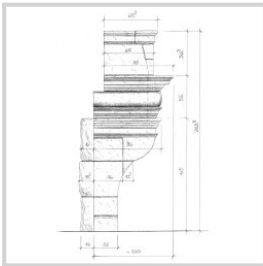

Reference

25246

✓ Available

Estimated delivery time: 3-10 days

14'531 EUR per item
Before tax price

Shipping excluded

Period: 16ème Size: 244 x 254 x 67 cm

Price and delivery for:
Other countries

Description

2
 L244 x H254 x D67

www.moinat.com

+41 (0)21 825 48 00

info@moinat.com