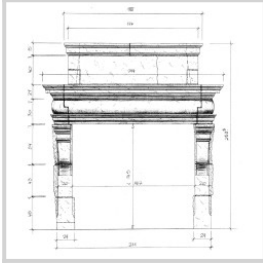

Reference

25246

✓ Available

Estimated delivery time: 3-10 days

14'531 EUR per item
Before tax price

Shipping excluded

Period: 16ème Size: 244 x 254 x 67 cm

Price and delivery for:
Other countries

Description

2
 L244 x H254 x D67

www.moinat.com

+41 (0)21 825 48 00

info@moinat.com