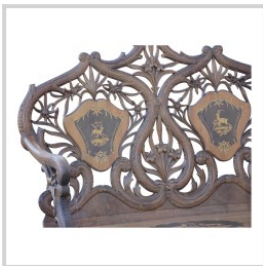

Reference

21971

✓ Available

Estimated delivery time: 3-10 days

8'600 EUR per item
Before tax price

Shipping
excluded

..... 1 .... 2 .....

Period: 19ème Size: 115 x 114 x 55 cm

Price and delivery for:
Other countries

Description

Brienz 19ème siècle. Dimensions: 115 x 114 x 55 cm. Poids: 65 kg.

www.moinat.com

+41 (0)21 825 48 00

info@moinat.com