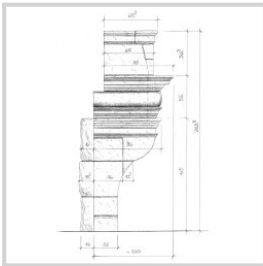

Reference

25246

✓ Available

Estimated delivery time: 3-10 days

116'405 CNY per item
Before tax price

Shipping excluded

Period: 16ème Size: 244 x 254 x 67 cm

Price and delivery for:
Other countries

Description

2 $L244 \times H254 \times D67$

www.moinat.com

+41 (0)21 825 48 00

info@moinat.com