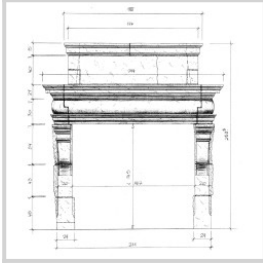

Reference

25246

✓ Available

Estimated delivery time: 3-10 days

116'405 CNY per item
Before tax price

Shipping excluded

Period: 16ème Size: 244 x 254 x 67 cm

Price and delivery for:
Other countries

Description

2 $L244 \times H254 \times D67$

www.moinat.com

+41 (0)21 825 48 00

info@moinat.com