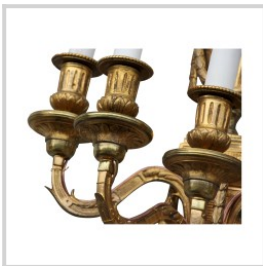

Reference

22806

✓ Available

Estimated delivery time: 2-3 days

26'321 CNY per item
Before tax price

**Shipping
excluded**

Period: 19ème Size: 37 x 52 x 17 cm

Price and delivery for:
Other countries

Description

.....50000 000000000000 000L37 x H52 x D1700

www.moinat.com

+41 (0)21 825 48 00

info@moinat.com