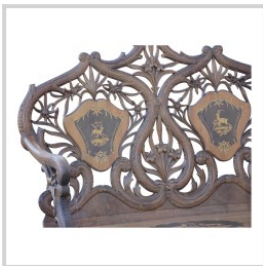

Reference

21971

✓ Available

Estimated delivery time: 3-10 days

68'025 CNY per item
Before tax price

Shipping excluded

..... 1 .... 2 .....

Period: 19ème Size: 115 x 114 x 55 cm

Price and delivery for:
Other countries

Description

Brienz 19ème siècle
115 x 114 x 55 cm

www.moinat.com

+41 (0)21 825 48 00

info@moinat.com