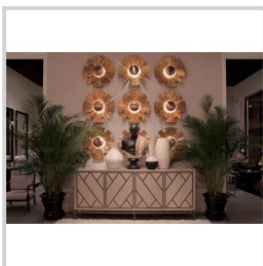

Reference

22940

✓ Available

Estimated delivery time: 2-3 days

696 CHF per item
Before tax price

**Shipping
excluded**

..... SOLEIL ...1 ...

Period: Neuf Size: 15 x Ø54 cm

Description

SOLEIL.....1..... 54 x H15

Price and delivery for:
Other countries

www.moinat.com

+41 (0)21 825 48 00

info@moinat.com